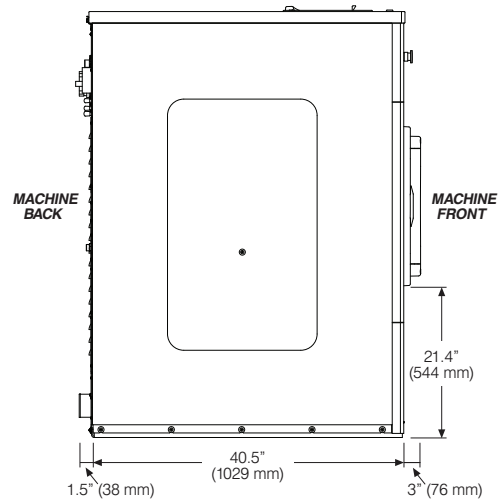

# RMG070

ON-PREMISE G-FLEX 70-POUND CAPACITY  
 HARD-MOUNT WASHER-EXTRACTOR

Capacity lbs (kg)	70 (30.5)
Cylinder Diameter inch (mm)	30.1 (765)
Cylinder Depth inch (mm)	23.5 (596)
Cylinder Volume cu ft (dm <sup>3</sup> )	9.7 (274)
Net Weight lbs (kg)	899 (408)
Crated Weight lbs (kg)	957 (434)
Machine Width inch (mm)	34.3 (870)
Machine Depth inch (mm)	45 (1143)
Machine Height inch (mm)	57.7 (1466)
Door Opening inch (mm)	16.7 (424)
Floor to Door inch (mm)	21.4 (544)
Shipping Dimensions inch (mm) (WxDxH)	35.3 x 48.2 x 64.1 (897 x 1225 x 1627)
Washing Speed rpm	40
Spin Speeds rpm	40/86/342/485/570/685
G-force	50/100/140/200
Static Force Transmitted lbs (kg)	1208 (548)
Dynamic Force Transmitted lbs (kg)	3086 (1400)
Frequency of Dynamic Force Hz	11.4
Available Voltages/Wire Conductor/Amp	208-240/60/1, 2W+G, 15 Amp 208-240/60/3, 3W+G, 15 Amp
Drain Diameter inch (mm)	3 (76)
Water Inlets inch (mm)	2 @ 3/4 (2 @ 19)
Recommended Water Pressure PSI (bar)	30-60 (2-4)
Water Flow gal/min (l/min)	16 (60)
Steam Connection (optional) inch (mm)	1/2 (12.7)
Total Power kW	1.3