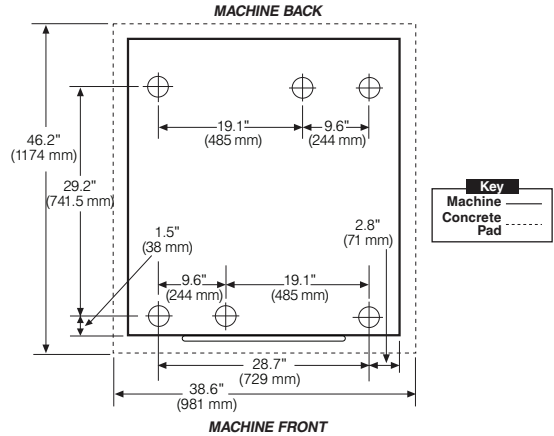

# RMG070

ON-PREMISE G-FLEX 70-POUND CAPACITY  
 HARD-MOUNT WASHER-EXTRACTOR

Capacity lbs (kg)	70 (30.5)
Cylinder Diameter inch (mm)	30.1 (765)
Cylinder Depth inch (mm)	23.5 (596)
Cylinder Volume cu ft (dm <sup>3</sup> )	9.7 (274)
Net Weight lbs (kg)	899 (408)
Crated Weight lbs (kg)	957 (434)
Machine Width inch (mm)	34.3 (870)
Machine Depth inch (mm)	45 (1143)
Machine Height inch (mm)	57.7 (1466)
Door Opening inch (mm)	16.7 (424)
Floor to Door inch (mm)	21.4 (544)
Shipping Dimensions inch (mm) (WxDxH)	35.3 x 48.2 x 64.1 (897 x 1225 x 1627)
Washing Speed rpm	40
Spin Speeds rpm	40/86/342/485/570/685
G-force	50/100/140/200
Static Force Transmitted lbs (kg)	1208 (548)
Dynamic Force Transmitted lbs (kg)	3086 (1400)
Frequency of Dynamic Force Hz	11.4
Available Voltages/Wire Conductor/Amp	208-240/60/1, 2W+G, 15 Amp 208-240/60/3, 3W+G, 15 Amp
Drain Diameter inch (mm)	3 (76)
Water Inlets inch (mm)	2 @ 3/4 (2 @ 19)
Recommended Water Pressure PSI (bar)	30-60 (2-4)
Water Flow gal/min (l/min)	16 (60)
Steam Connection (optional) inch (mm)	1/2 (12.7)
Total Power kW	1.3