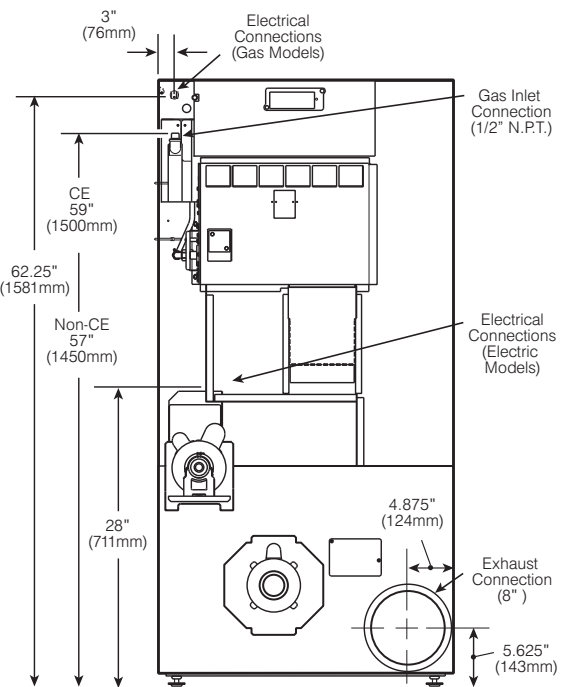

REAR VIEW (Gas and Electric Models)