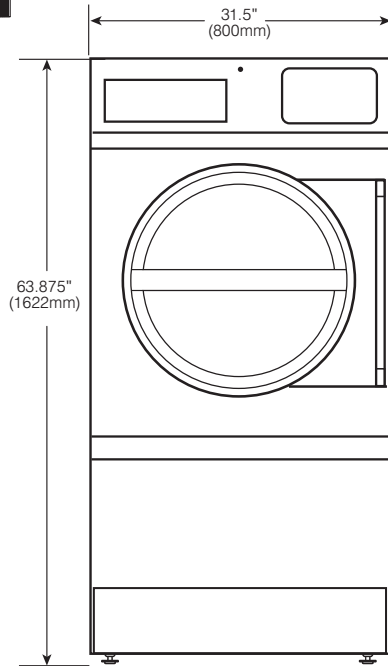

2500 State Road 44 • Oshkosh, WI 54904
920.231.8222 • FAX 920.231.4666
www.sportslaundrysystems.com

CG30-40

SPORTS LAUNDRY SYSTEMS DRYING TUMBLER

FRONT VIEW