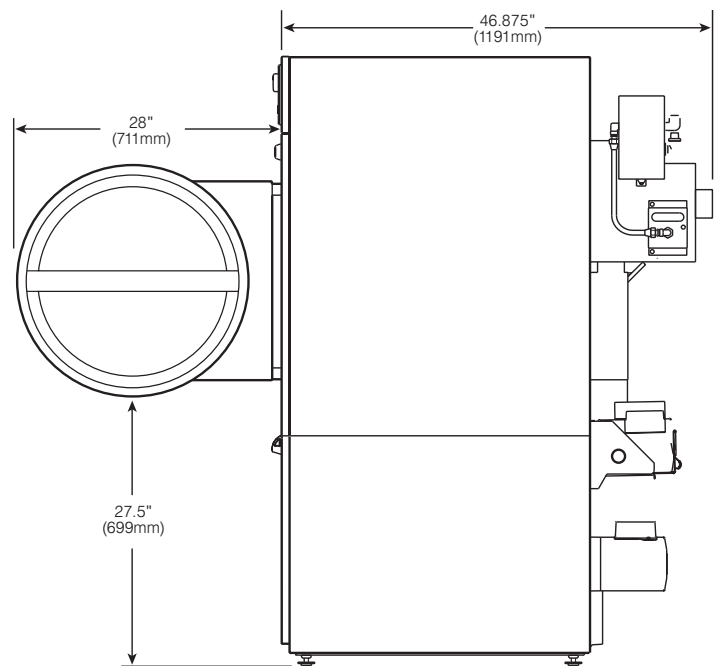

2500 State Road 44 • Oshkosh, WI 54904
920.231.8222 • FAX 920.231.4666
www.sportslaundrysystems.com

CG30-40

SPORTS LAUNDRY SYSTEMS DRYING TUMBLER

SIDE VIEW