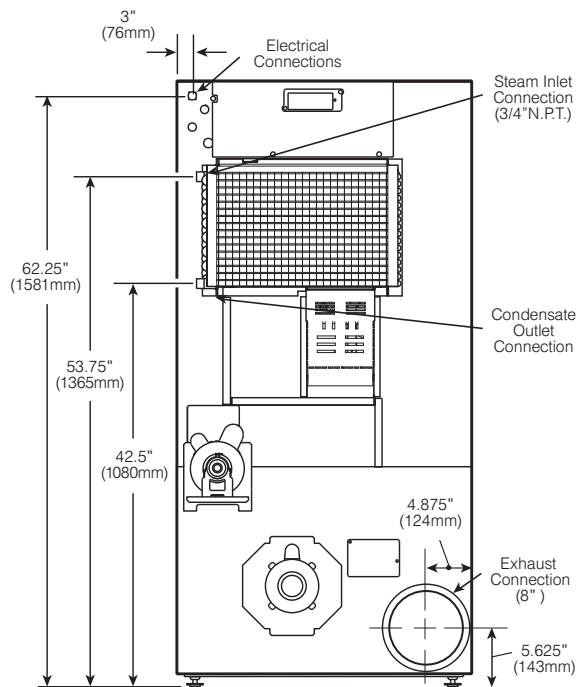

REAR VIEW (Steam Models)